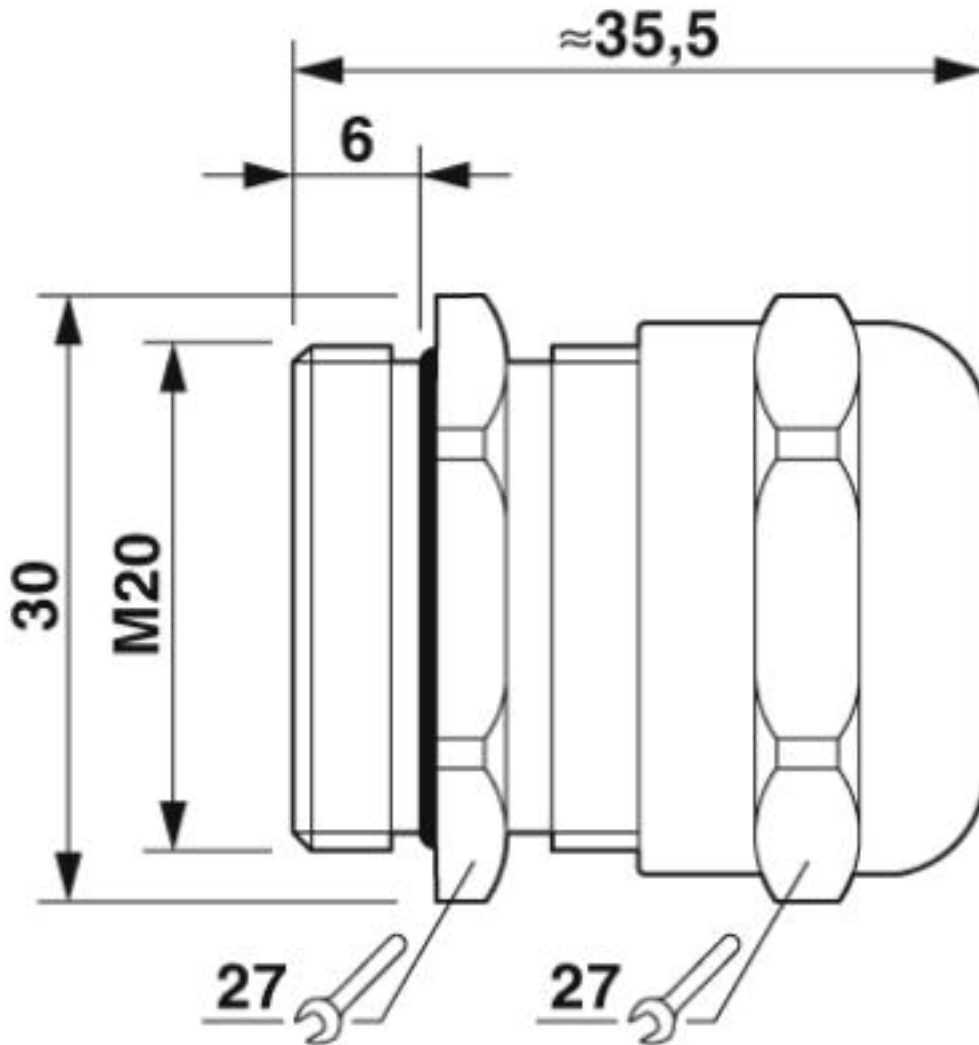

Metal screw connection up to 5 bar, thread length: 6 mm, cable diameter: 11 - 16 mm, WAF 27, screw connection: M20

Key Commercial Data

Packing unit	25 pc
GTIN	
GTIN	4017918941260
Weight per Piece (excluding packing)	45.510 g
Custom tariff number	74199990
Country of origin	Germany

Technical data

Dimensions

Length	35.5 mm
Wrench size, union nut	27 mm
Wrench size, support	27 mm
Hexagon angular dimension	30 mm
Length of the connecting thread	6 mm
Feed-through hole diameter	20.1 mm ... 20.2 mm
External cable diameter	11 mm ... 16 mm

Technical data

General

Cable seal material	CR/NBR
Sealing material	NBR (O-ring)
Shielded	no
Thread type on connection side	M20 x 1.5
Torque	7.5 Nm (Union nut)
	7.5 Nm (Support sleeve)
Color	silver

Standards and Regulations

Drawings

Cable gland - HC-M-KV-M20(11-16) - 1645998

Dimensional drawing

Dimensional drawing

Classifications

eCl@ss

eCl@ss 4.0	27141200
eCl@ss 4.1	27141200
eCl@ss 5.0	27149100
eCl@ss 5.1	27149100
eCl@ss 6.0	27149100
eCl@ss 7.0	27149109
eCl@ss 8.0	27149109
eCl@ss 9.0	27144432